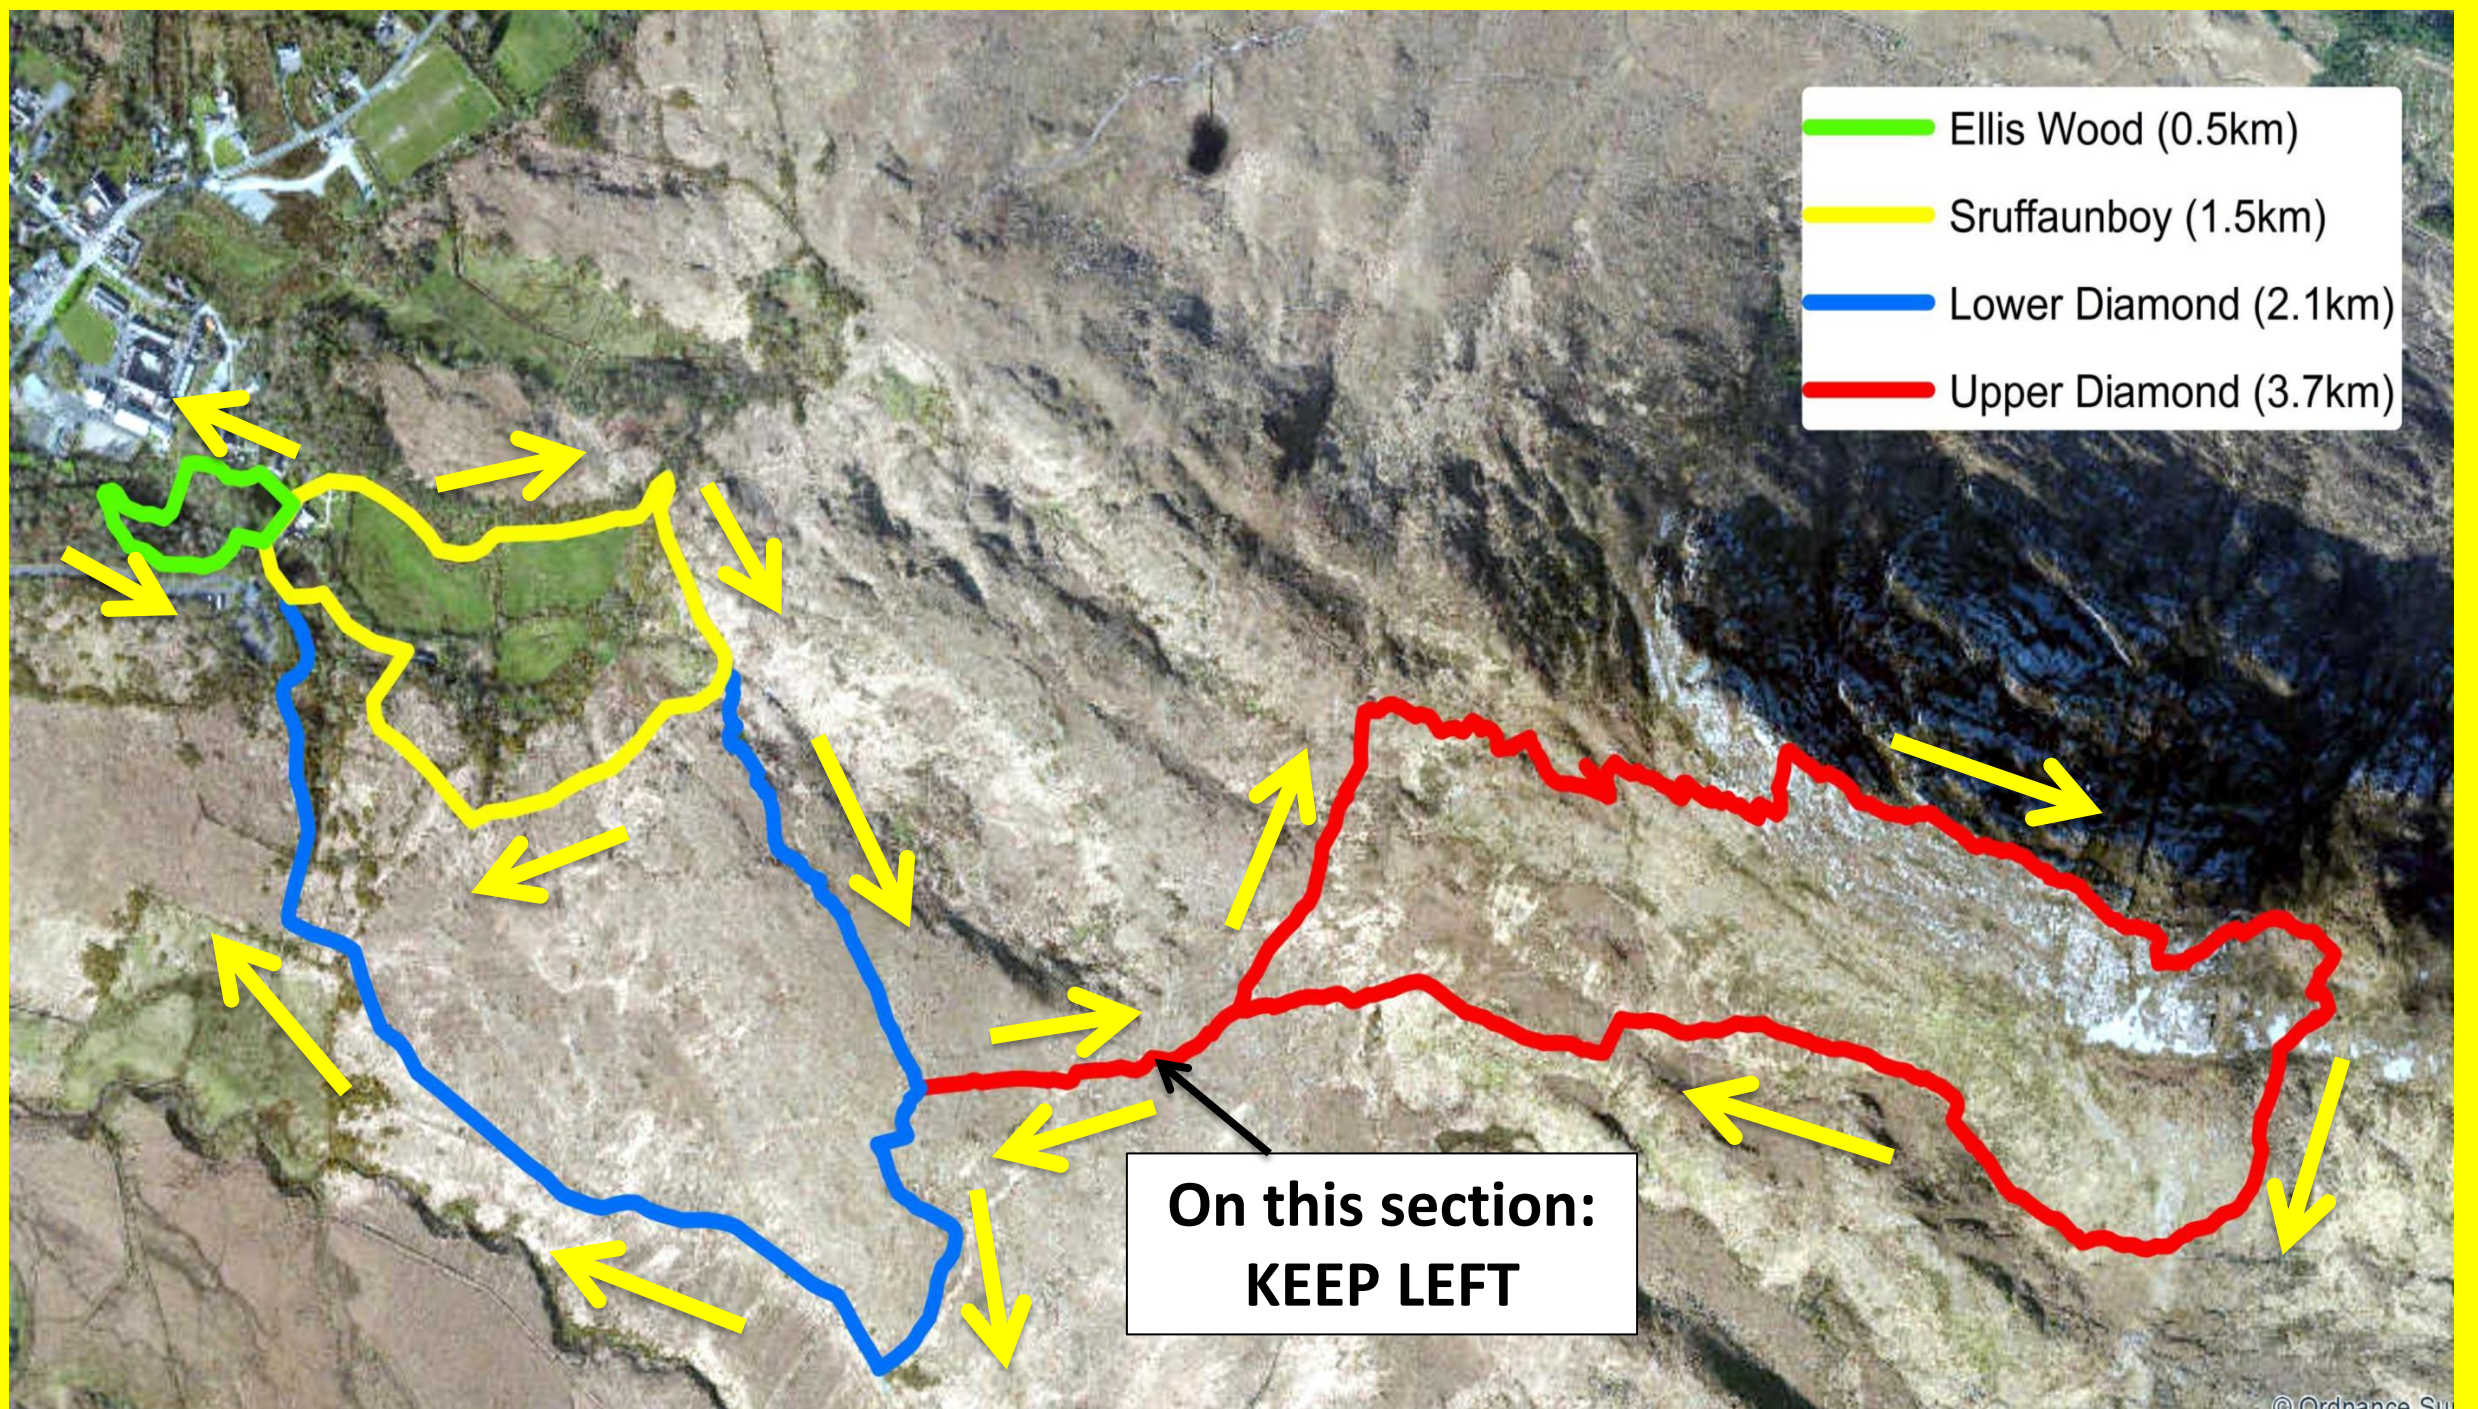

IMPORTANT NOTICE FOR TRAILS

FOLLOW ARROWS FOR ONE WAY SYSTEM

VISITOR ADVICE DURING COVID 19 AND OTHER RESTRICTIONS

NO CAMPING

NO FIRES

CLOSED

**CAFE
CLOSED**

**TOILETS
CLOSED**

PLAYGROUND CLOSED

2M/6FT DISTANCE